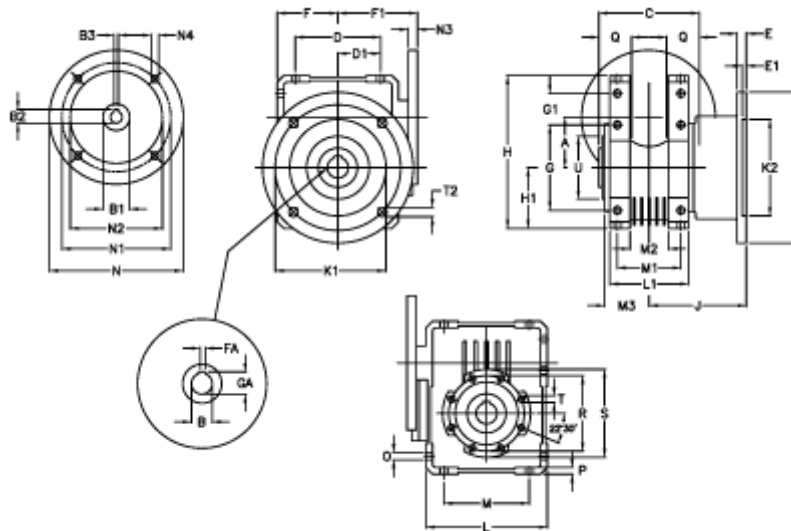

Article number: 392206303043616

Description: Worm Gear with Torque Limiter  
W63 L1-UF-30-P90B14

## Measures

|            |           |           |           |           |        |
|------------|-----------|-----------|-----------|-----------|--------|
| A = 62.17  | E = 11    | H = 182.5 | M = 102   | N4 = 8,5  | U = 75 |
| B = 25     | E1 = 5    | H1 = 72.5 | M1 = 76   | O = 9.0   |        |
| B1 E7 = 24 | F = 73    | J = 116.0 | M2 = 46   | P = 8     |        |
| B2 = 27.3  | F1 = 102  | K = 180   | M3 = 53   | Q = 35    |        |
| B3 H9 = 8  | FA = 8    | K1 = 150  | N = 140   | R = 90    |        |
| C = 120    | G = 102   | K2 = 115  | N1 = 115  | S = 105   |        |
| D = 102.0  | G1 = 37.5 | L = 145   | N2 = 95   | T = M8x14 |        |
| D1 = 51.0  | GA = 28.3 | L1 = 94   | N3 = 11.0 | T2 = 11.0 |        |